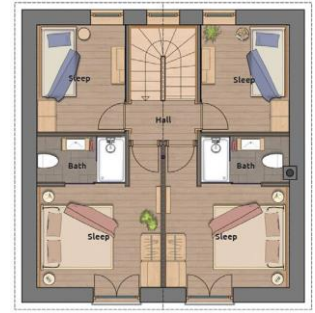

## Ground floor

Comfort and enjoyment prevail on the ground floor with:

- 🌿 Kitchen in modern full-equipment
- 🌿 Bar with wine cooling
- 🌿 Rustic-cozy dining area
- 🌿 Living area with open fireplace
- 🌿 Double bedroom and bathroom

## Upstairs

The upper floor offers a pleasant night's sleep as well as a lot of comfort with:

- 🌿 Two single rooms, bed width 1.4 m each
- 🌿 Two double rooms with en-suite bathrooms (WC and shower)
- 🌿 Maximum sleeping comfort thanks to original tempura-mattresses
- 🌿 Cosy atmosphere through noble old wood floor